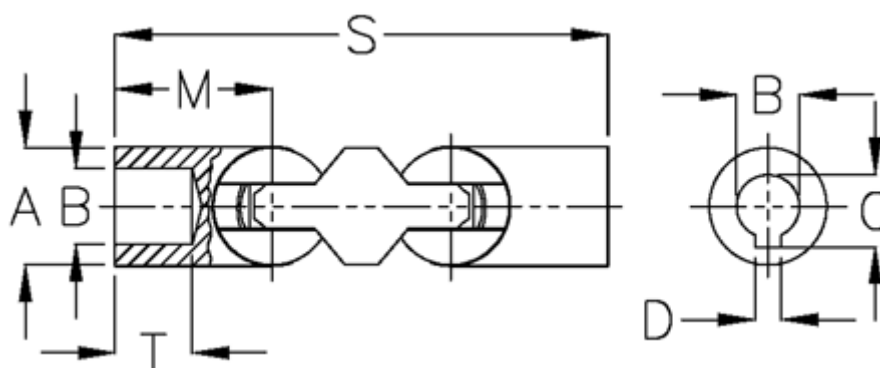

Article number: 07836303

Description: Ball joint, double 0.836.303
0.836.303

Measures

A	= 36
B H7	= 18
C	= 20.8
D	= 6
M	= 45.0
s	= 133
T	= 22